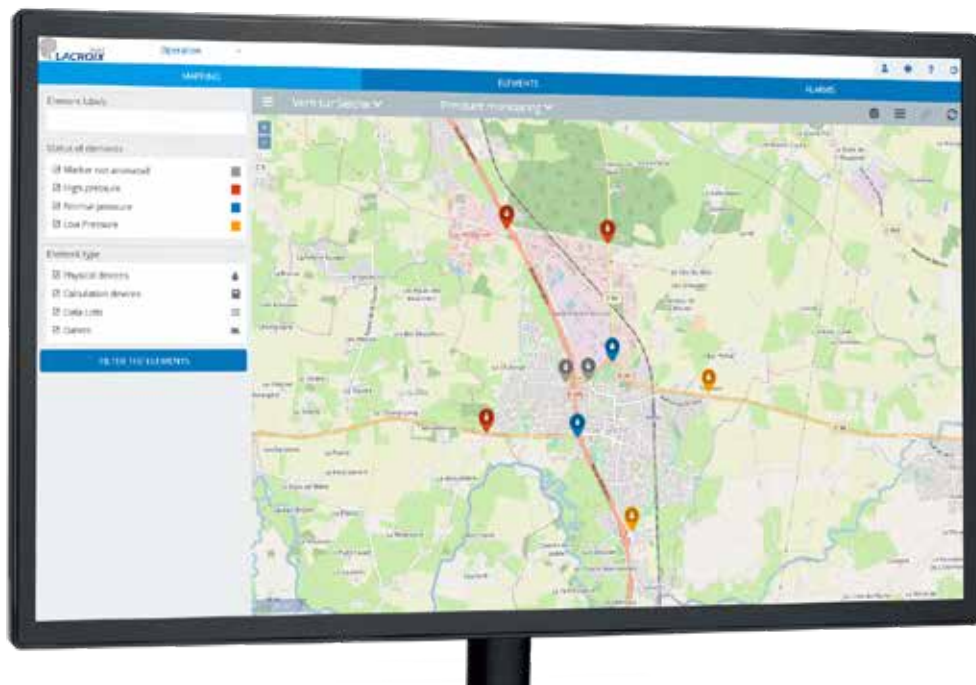

Sofrel
LACROIX

SOFREL WEB LS

SECURE CLOUD DATA CENTRALISATION AND ANALYSIS

SOFREL WEB LS : secure Cloud data Centralisation and Analysis

REMOTELY MANAGE YOUR DATA LOGGERS WITHOUT WORRYING ABOUT DATA HOSTING!

- ▶ Water network geographical map view
- ▶ Sectoral analysis tables creation
- ▶ Data logger status monitoring and alarm management
- ▶ Remote configuration and management
- ▶ Provision of data for upstream analysis systems

SOFREL WEB LS - Specifications

Centralised management	Data logger grouping and supervision
	Battery level and communication performance monitoring
	Data logger configuration: centralised storage and remote modification
	Operating exceptions
Mapping and sectoral analysis	Interactive mapping
	Import network and zone layers
	Data display by sectoral analysis area (district metering, self-monitoring, pressure point monitoring, etc.)
Data analysis	Sectoral analysis table
	Curves
	Export data in Excel
	Data storage for 3 years
Data processing	Daily, weekly, monthly balances
	Event-based balances
	Average flow rates
	Arithmetical, Boolean operators and comparisons
Information transmission	Automated data transmission via e-mail
	Alerting via e-mail
	Transmission to FTP site

SmartLS application	Android smartphone app downloadable free from Google Play
	Alarm viewing and acknowledgement
	Viewing of current values
	Alarm acknowledgement and device access itinerary calculation
Interface for third-party applications	GPS position reading and automatic transmission to WEB LS
	Web services protocol
	Device list
	Information list for each device
Individual administration	All data archived for desired period
	Real-time alarms
	Operator, Subscriber: Data centralisation and analysis
	Distributor: Service provided as OEM
	Logo and entry point customisation