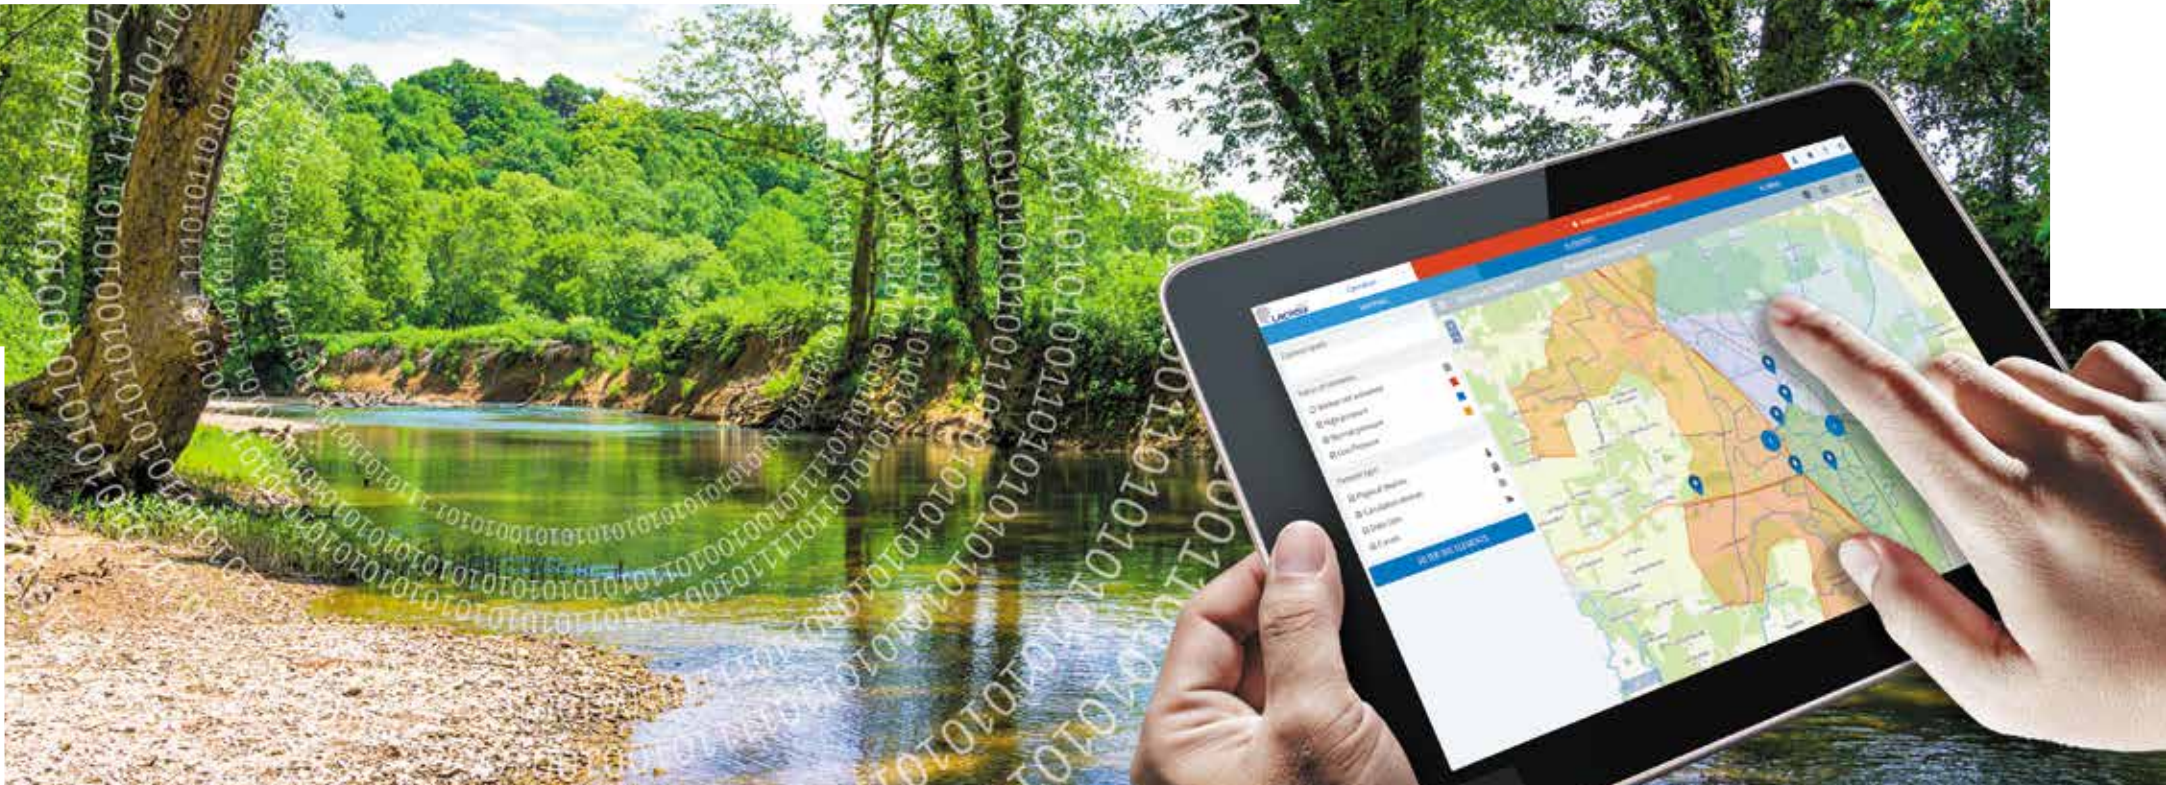

Sofrel
LACROIX

SOFREL WEB LS

SECURE CLOUD DATA CENTRALISATION AND ANALYSIS

SOFREL WEB LS : secure Cloud data Centralisation and Analysis

REMOTELY MANAGE YOUR DATA LOGGERS WITHOUT WORRYING ABOUT DATA HOSTING!

- ▶ Water network geographical map view
- ▶ Sectoral analysis tables creation
- ▶ Data logger status monitoring and alarm management
- ▶ Remote configuration and management
- ▶ Provision of data for upstream analysis systems

SOFREL WEB LS - Specifications

Centralised management	Data logger grouping and supervision
	Battery level and communication performance monitoring
	Data logger configuration: centralised storage and remote modification
	Operating exceptions
Mapping and sectoral analysis	Interactive mapping
	Import network and zone layers
	Data display by sectoral analysis area (district metering, self-monitoring, pressure point monitoring, etc.)
Data analysis	Sectoral analysis table
	Curves
	Export data in Excel
	Data storage for 3 years
Data processing	Daily, weekly, monthly balances
	Event-based balances
	Average flow rates
	Arithmetical, Boolean operators and comparisons
Information transmission	Automated data transmission via e-mail
	Alerting via e-mail
	Transmission to FTP site

SmartLS application	Android smartphone app downloadable free from Google Play
	Alarm viewing and acknowledgement
	Viewing of current values
	Alarm acknowledgement and device access itinerary calculation
Interface for third-party applications	GPS position reading and automatic transmission to WEB LS
	Web services protocol
	Device list
	Information list for each device
Individual administration	All data archived for desired period
	Real-time alarms
	Operator, Subscriber: Data centralisation and analysis
	Distributor: Service provided as OEM
	Logo and entry point customisation